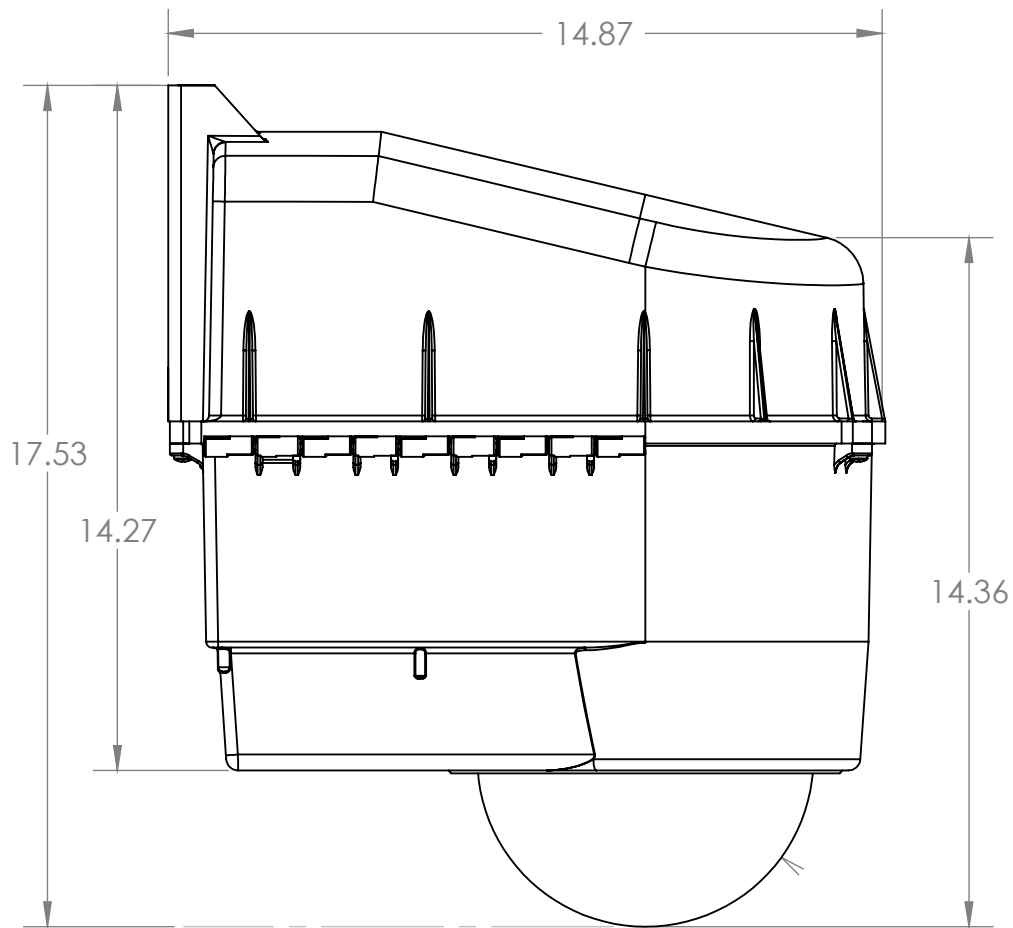

LIGHT GUARDIAN™

Light Guardian
Specifications