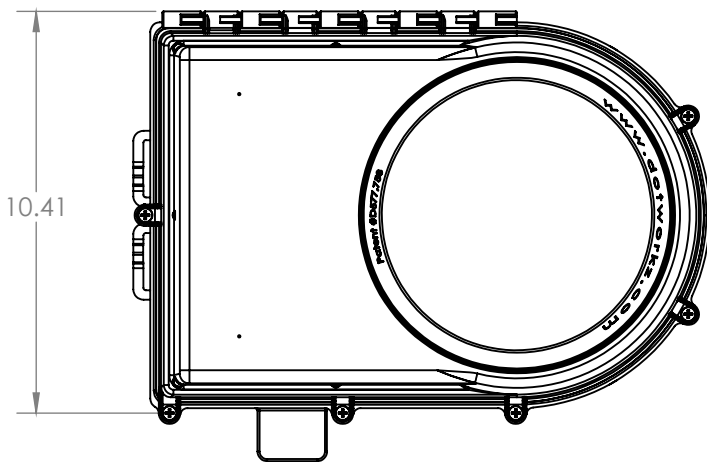

### DIMENSIONS - Length x Width x Height (In transport mode)

- Width: 12"
- Length: 15"
- Height: 18"
- Weight: 18lbs

**Powko Industrial LLC  
40432 Misty Oak Court,  
Prarieville, LA 70769**

**Toll Free: (888) 363-6380  
Phone: (225) 363-6379  
Fax: (225) 363-6380**