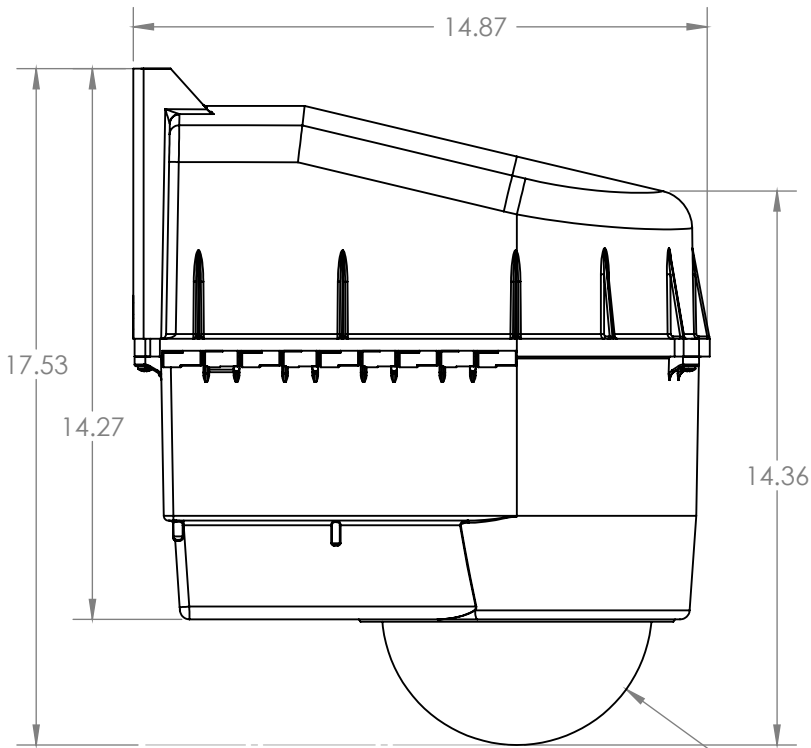

### DIMENSIONS - Length x Width x Height (In transport mode)

- Width: 12"
- Length: 15"
- Height: 18"
- Weight: 18lbs

**Powko Industrial LLC  
40432 Misty Oak Court,  
Prarieville, LA 70769**

**Toll Free: (888) 363-6380  
Phone: (225) 363-6379  
Fax: (225) 363-6380**