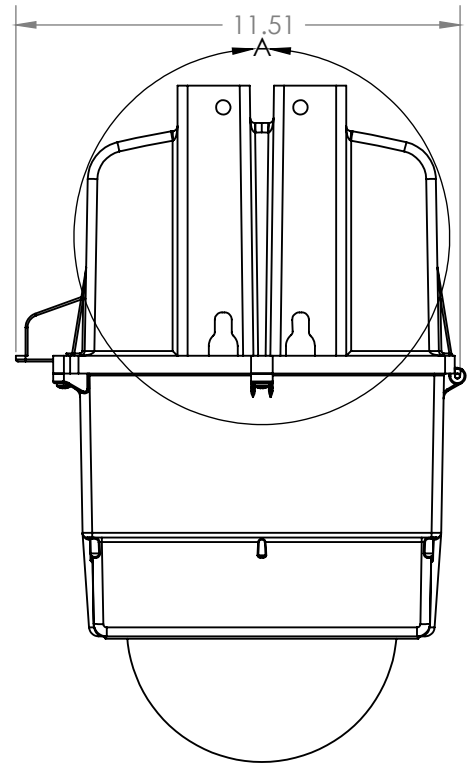

### DIMENSIONS - Length x Width x Height (In transport mode)

- Width: 12"
- Length: 15"
- Height: 18"
- Weight: 18lbs

**Powko Industrial LLC  
40432 Misty Oak Court,  
Prarieville, LA 70769**

**Toll Free: (888) 363-6380  
Phone: (225) 363-6379  
Fax: (225) 363-6380**