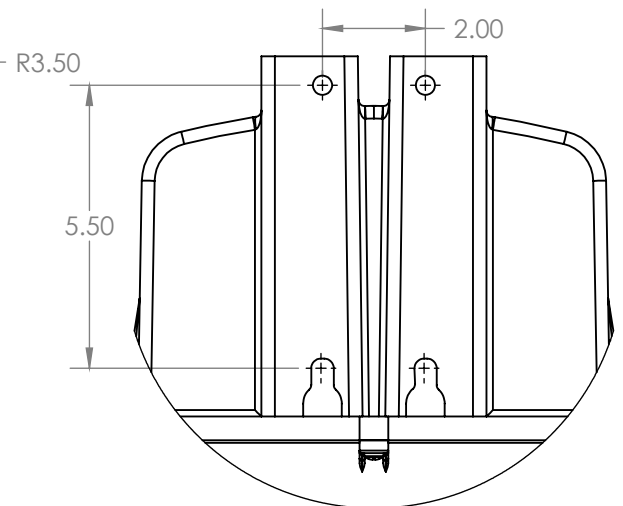

### DIMENSIONS - Length x Width x Height (In transport mode)

- Width: 12"
- Length: 15"
- Height: 18"
- Weight: 18lbs

**Powko Industrial LLC  
40432 Misty Oak Court,  
Prarieville, LA 70769**

**Toll Free: (888) 363-6380  
Phone: (225) 363-6379  
Fax: (225) 363-6380**